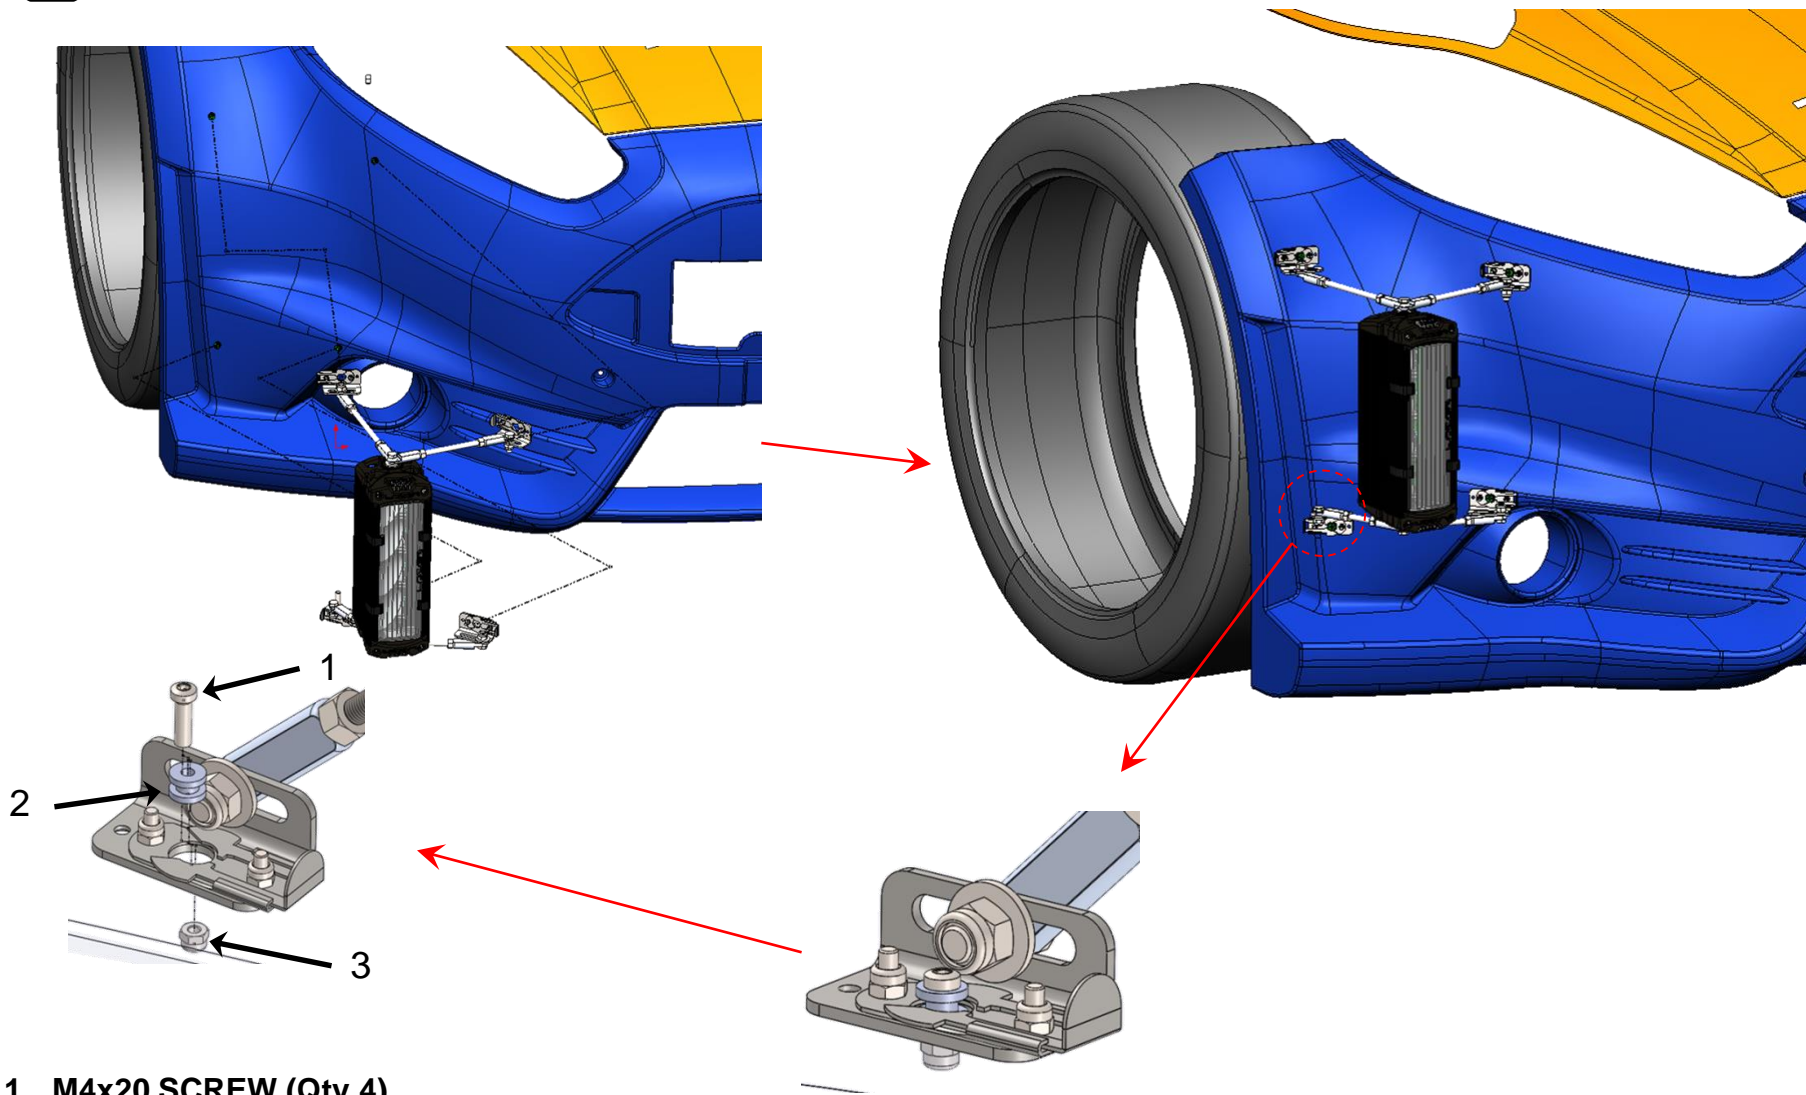

# LAZER

HIGH PERFORMANCE LIGHTING

- 1. M4x20 SCREW (Qty 4)
- 2. DZUS CONNECTOR PIN ( (Qty 4)
- 3. M4 NYLOC NUT (Qty 4)

7