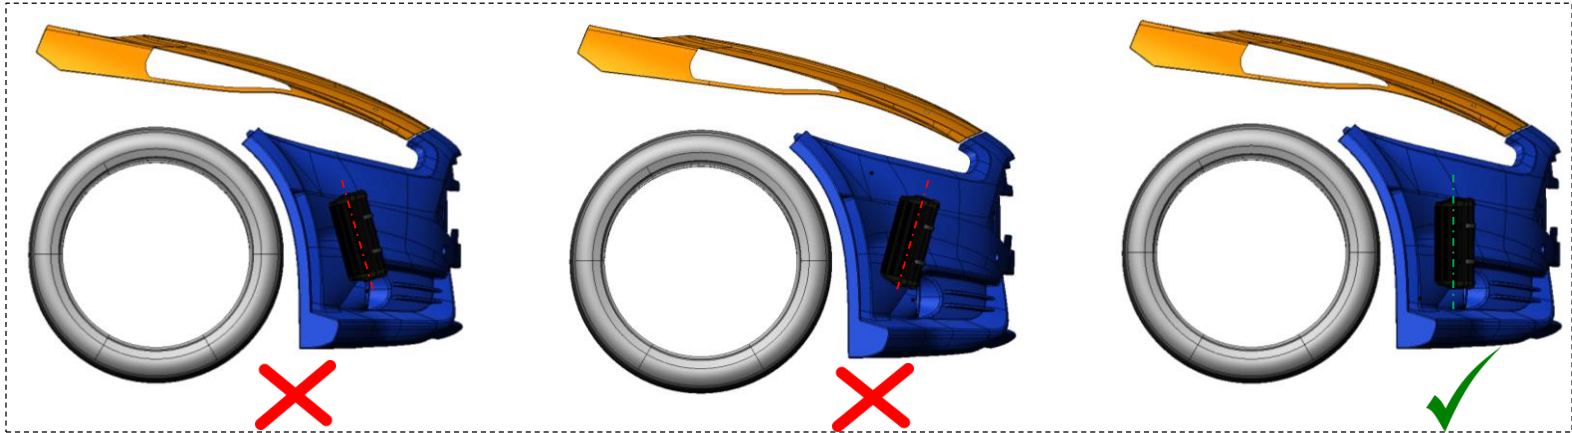

5

LAZER

HIGH PERFORMANCE LIGHTING