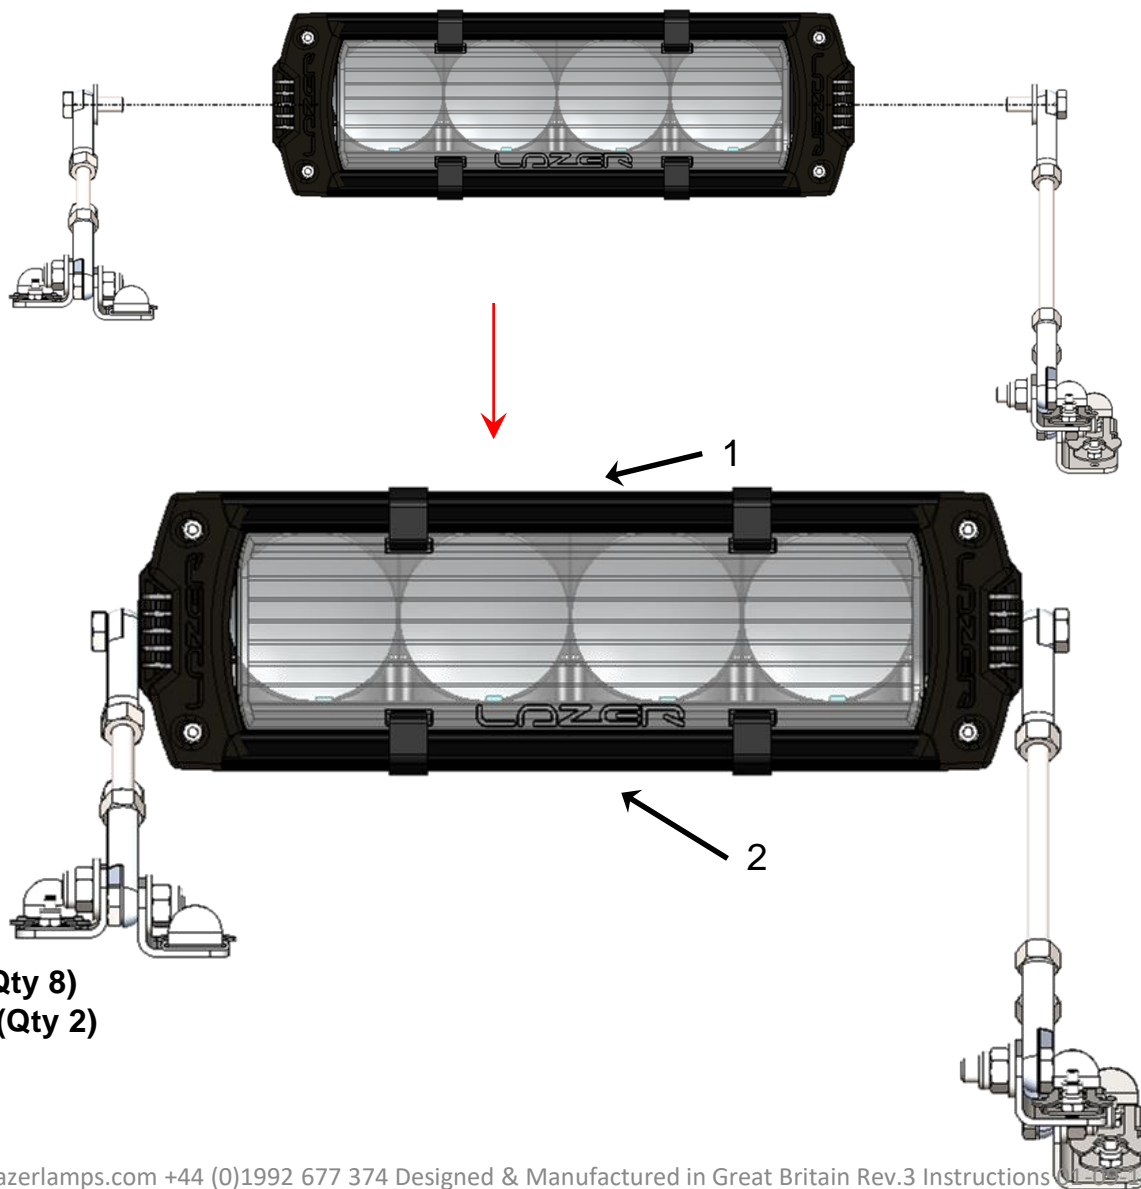

# LAZER

HIGH PERFORMANCE LIGHTING

1. M5x6 GRUB SCREW (Qty 8)
2. STRAIGHT CONNECT (Qty 2)

5