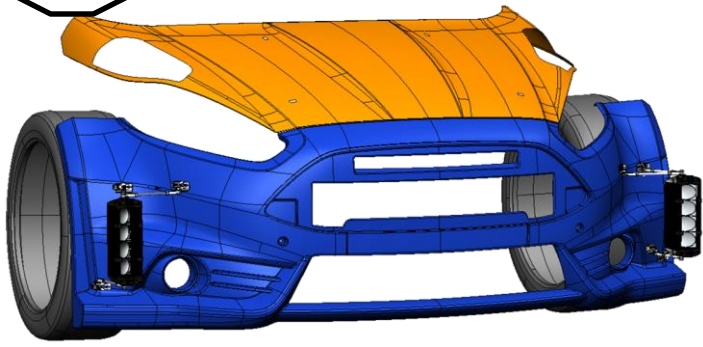

7

LAZER

HIGH PERFORMANCE LIGHTING