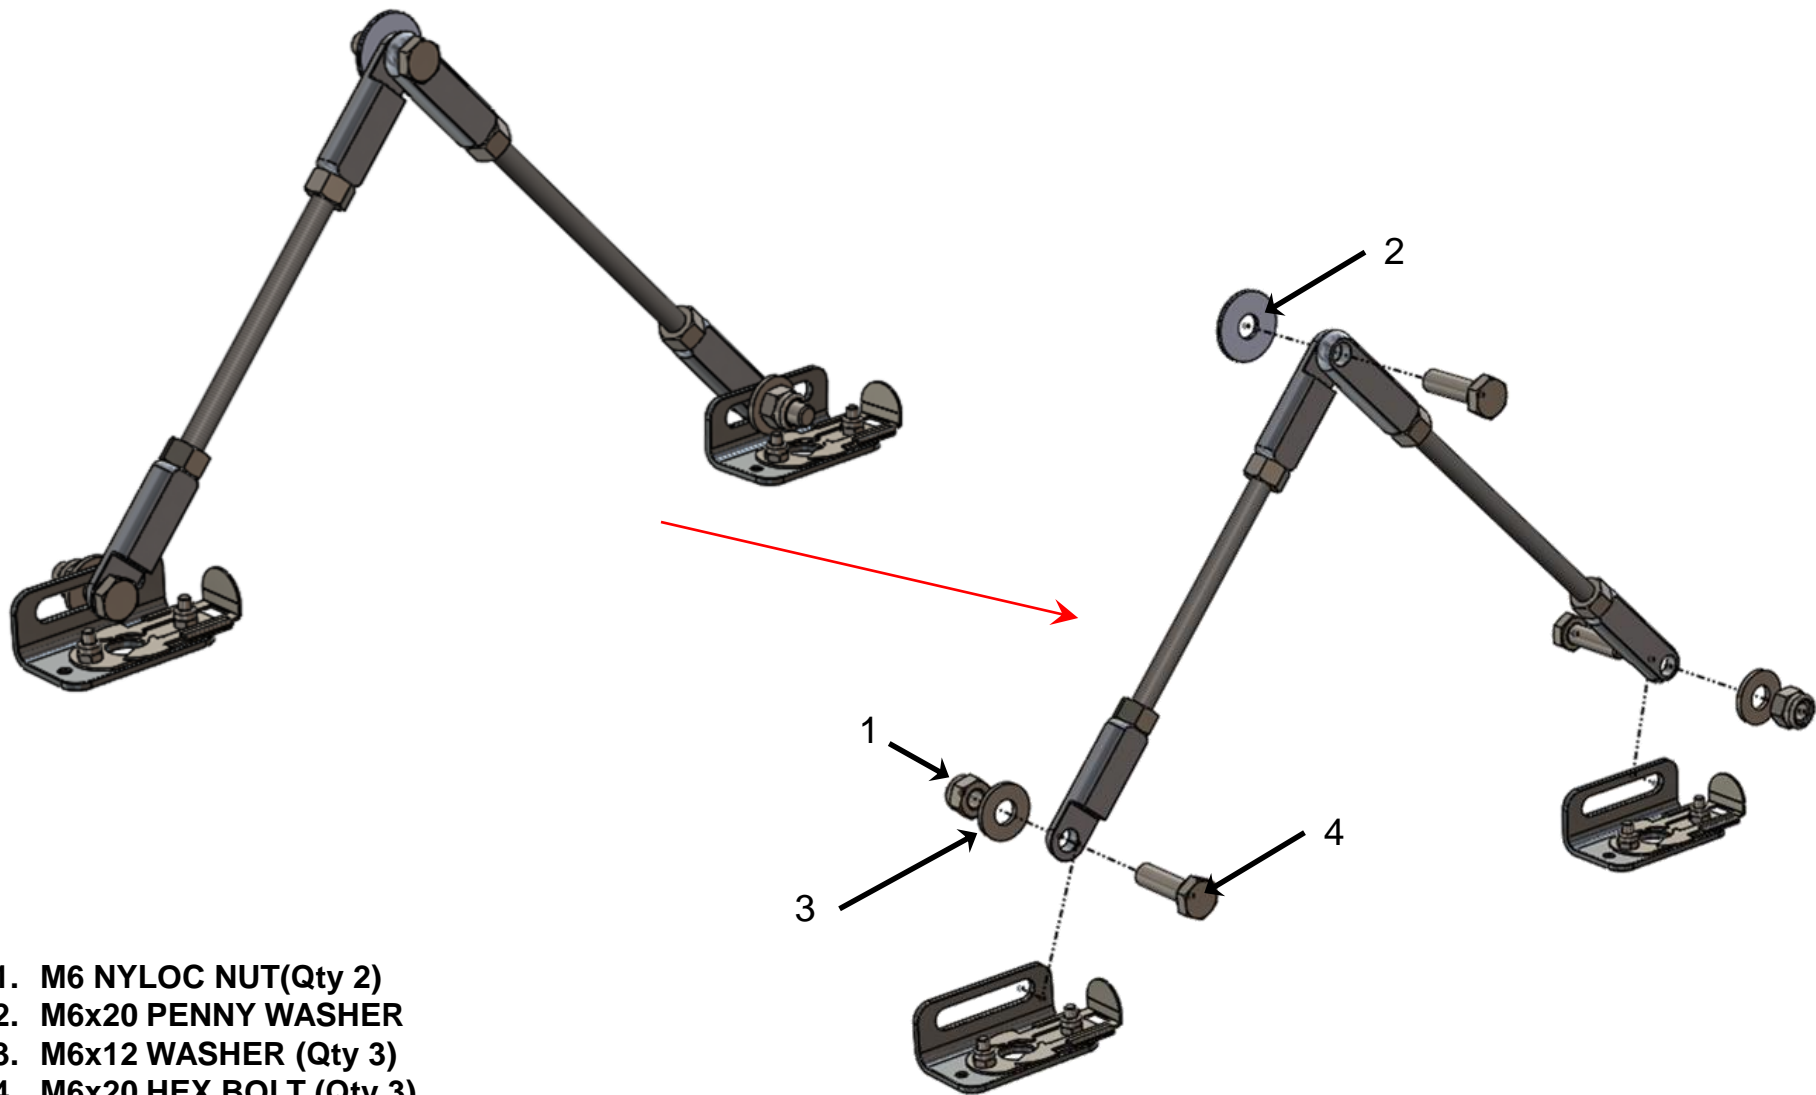

3

LAZER

HIGH PERFORMANCE LIGHTING

1. M6 NYLOC NUT (Qty 2)
2. M6x20 PENNY WASHER
3. M6x12 WASHER (Qty 3)
4. M6x20 HEX BOLT (Qty 3)