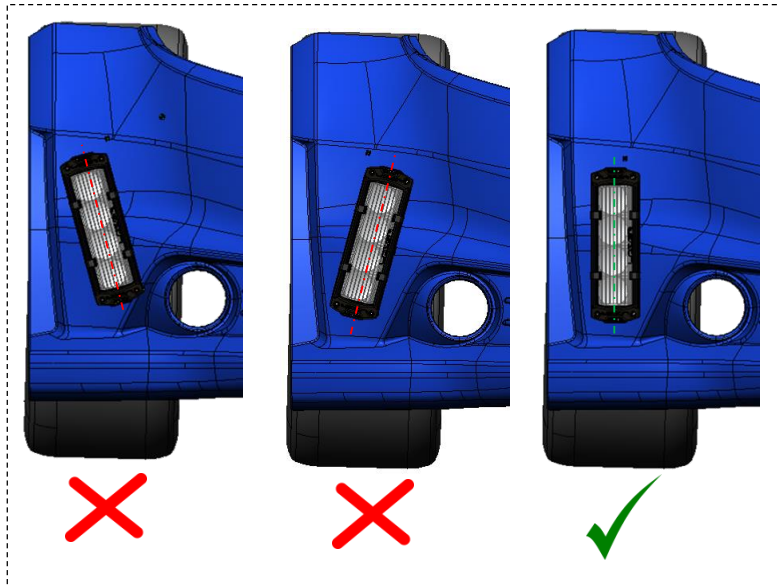

5

LAZER

HIGH PERFORMANCE LIGHTING