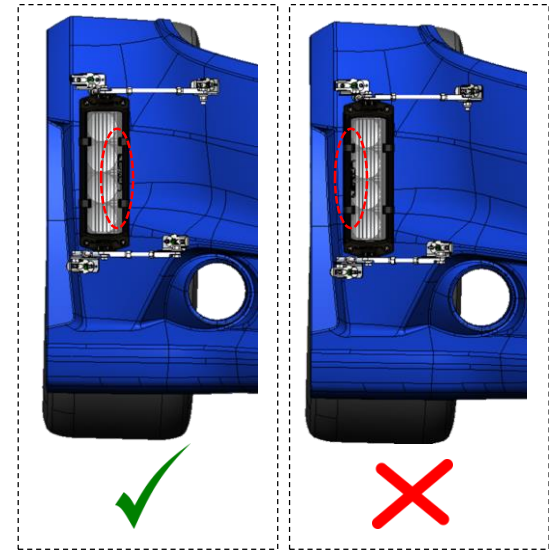

5

LAZER

HIGH PERFORMANCE LIGHTING