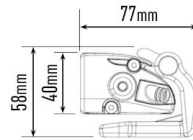

LINEAR

LINEAR-48

- 51" light bar optimised for roof mounting
- Vacuum-metallised optics deliver wide spread of light
- Reduced up/down spread of light suits lower mounting positions
- Highly efficient 3W LED technology
- Sleek, low profile design facilitates installation
- Designed & manufactured in the UK

Horizontal: 25°
Vertical: 10°
(2% of peak)

TECHNICAL SPECIFICATIONS

E-MARK REF	N/A
VOLTAGE RANGE	9V - 32V
RAW LUMENS	18,000
BEAM PATTERN	Wide
BEAM DISTANCE (0.25LX)	1101m
# HIGH POWER LEDS	48
POWER CONSUMPTION	168 Watts
CURRENT DRAW[†]	11.7 Amps
LED LIFE	50,000 Hrs*
WEIGHT	4kg

* LED Manufacturers Specifications †At 14.4 Volts

MOUNTING OPTIONS:

LAZER LAMPS LTD

Units 1+2, Harlow Mill Business Centre, Riverway, Harlow, Essex. CM20 2FD. UK

Tel: +44(0)1992 677374

Email: sales@lazerlamps.com

www.lazerlamps.com

LAZER

HIGH PERFORMANCE LIGHTING