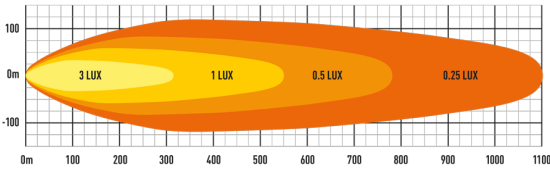

LINEAR-48 STD