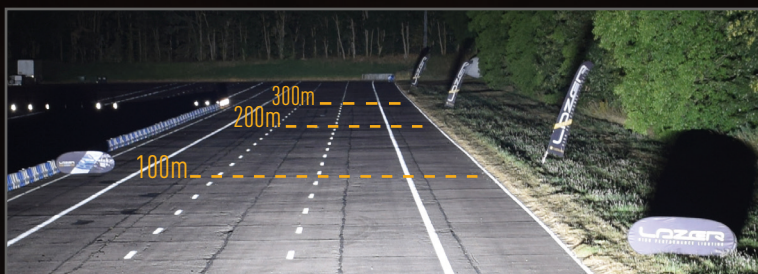

LAZER

HIGH PERFORMANCE LIGHTING

LINEAR-48

With its low-profile aerodynamic housing, smooth lines, and contemporary design features, the Linear-48 is a 51" off-road high performance LED light bar that integrates effortlessly with modern vehicles, balancing understated presence with class-leading lighting performance borne out of development and testing at the highest levels of professional motorsport, optimised for everyday road use. At 1282mm (51") in length, the Linear-48 comprises 48 high density LEDs carefully selected for their premium output rating, colour temperature at 5000 kelvin, and thermal performance (providing for improved longevity).

HIGH PERFORMANCE
LED DRIVING LAMPS

5
YEAR
WARRANTY

IP67
WATERPROOF

LINEAR

LINEAR-48

- 51" light bar optimised for roof mounting
- Vacuum-metallised optics deliver wide spread of light
- Reduced up/down spread of light suits lower mounting positions
- Highly efficient 3W LED technology
- Sleek, low profile design facilitates installation
- Designed & manufactured in the UK

LINEAR-48 STD

Generated from BSI lamp photometric test data: on road measurement data

Horizontal: 25°
Vertical: 10°
(2% of peak)

TECHNICAL SPECIFICATIONS

E-MARK REF	N/A
VOLTAGE RANGE	9V - 32V
RAW LUMENS	18,000
BEAM PATTERN	Wide
BEAM DISTANCE (0.25LX)	1101m
# HIGH POWER LEDS	48
POWER CONSUMPTION	168 Watts
CURRENT DRAW [†]	11.7 Amps
LED LIFE	50,000 Hrs*
WEIGHT	4kg