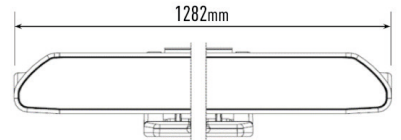

LINEAR

LINEAR-48

- 51" light bar optimised for roof mounting
- Vacuum-metallised optics deliver wide spread of light
- Reduced up/down spread of light suits lower mounting positions
- Highly efficient 3W LED technology
- Sleek, low profile design facilitates installation
- Designed & manufactured in the UK

Horizontal: 25°
Vertical: 10°
(2% of peak)

TECHNICAL SPECIFICATIONS

E-MARK REF	N/A
VOLTAGE RANGE	9V - 32V
RAW LUMENS	18,000
BEAM PATTERN	Wide
BEAM DISTANCE (0.25LX)	1101m
# HIGH POWER LEDS	48
POWER CONSUMPTION	168 Watts
CURRENT DRAW[†]	11.7 Amps
LED LIFE	50,000 Hrs*
WEIGHT	4kg

* LED Manufacturers Specifications †At 14.4 Volts

MOUNTING OPTIONS:

LAZER LAMPS LTD

Units 1+2, Harlow Mill Business Centre, Riverway, Harlow, Essex. CM20 2FD. UK

Tel: +44(0)1992 677374

Email: sales@lazerlamps.com

www.lazerlamps.com

LAZER

HIGH PERFORMANCE LIGHTING