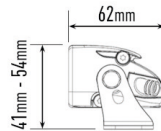

LINEAR

LINEAR-48

- 51" light bar optimised for roof mounting
- Vacuum-metallised optics deliver wide spread of light
- Reduced up/down spread of light suits lower mounting positions
- Highly efficient 3W LED technology
- Sleek, low profile design facilitates installation
- Designed & manufactured in the UK

Horizontal: 25°
Vertical: 10°
(2% of peak)

TECHNICAL SPECIFICATIONS

E-MARK REF	N/A
VOLTAGE RANGE	9V - 32V
RAW LUMENS	18,000
BEAM PATTERN	Wide
BEAM DISTANCE (0.25LX)	1101m
# HIGH POWER LEDS	48
POWER CONSUMPTION	168 Watts
CURRENT DRAW[†]	11.7 Amps
LED LIFE	50,000 Hrs*
WEIGHT	4kg

* LED Manufacturers Specifications †At 14.4 Volts

MOUNTING OPTIONS:

LAZER LAMPS LTD

Units 1+2, Harlow Mill Business Centre, Riverway, Harlow, Essex. CM20 2FD. UK

Tel: +44(0)1992 677374

Email: sales@lazerlamps.com

www.lazerlamps.com

LAZER

HIGH PERFORMANCE LIGHTING