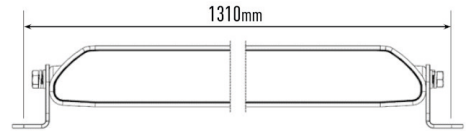

LINEAR

LINEAR-48

- 51" light bar optimised for roof mounting
- Vacuum-metallised optics deliver wide spread of light
- Reduced up/down spread of light suits lower mounting positions
- Highly efficient 3W LED technology
- Sleek, low profile design facilitates installation
- Designed & manufactured in the UK

Horizontal: 25°
Vertical: 10°
(2% of peak)

TECHNICAL SPECIFICATIONS

E-MARK REF	N/A
VOLTAGE RANGE	9V - 32V
RAW LUMENS	18,000
BEAM PATTERN	Wide
BEAM DISTANCE (0.25LX)	1101m
# HIGH POWER LEDS	48
POWER CONSUMPTION	168 Watts
CURRENT DRAW[†]	11.7 Amps
LED LIFE	50,000 Hrs*
WEIGHT	4kg

* LED Manufacturers Specifications †At 14.4 Volts

MOUNTING OPTIONS:

LAZER LAMPS LTD

Units 1+2, Harlow Mill Business Centre, Riverway, Harlow, Essex. CM20 2FD. UK

Tel: +44(0)1992 677374

Email: sales@lazerlamps.com

www.lazerlamps.com

LAZER

HIGH PERFORMANCE LIGHTING