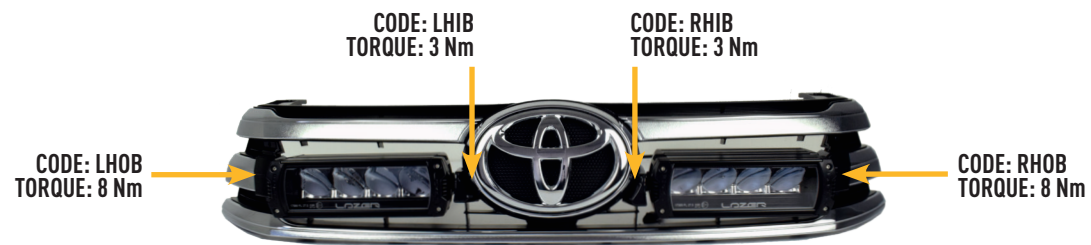

LAZER
HIGH PERFORMANCE LIGHTING

TOYOTA HILUX (2017+)

FITTING INSTRUCTIONS ANLEITUNG INSTRUCTIONS INSTRUCCIONES

INSTALLATION (should be completed with the grille left on the vehicle)

ELECTRICAL CONNECTION | ELEKTRISCHER ANSCHLUSS BRANCHEMENT ÉLECTRIQUE | CONEXIÓN ELÉCTRICA