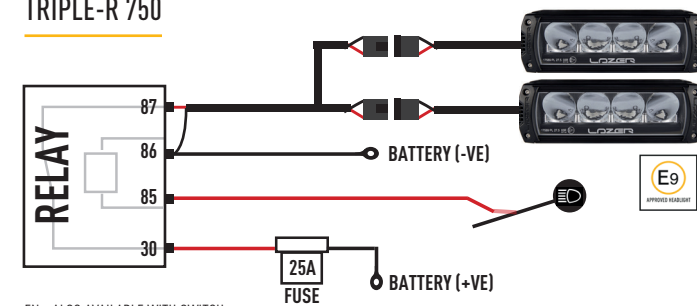

ELECTRICAL CONNECTION | ELEKTRISCHER ANSCHLUSS BRANCHEMENT ÉLECTRIQUE | CONEXIÓN ELÉCTRICA

TRIPLE-R 750