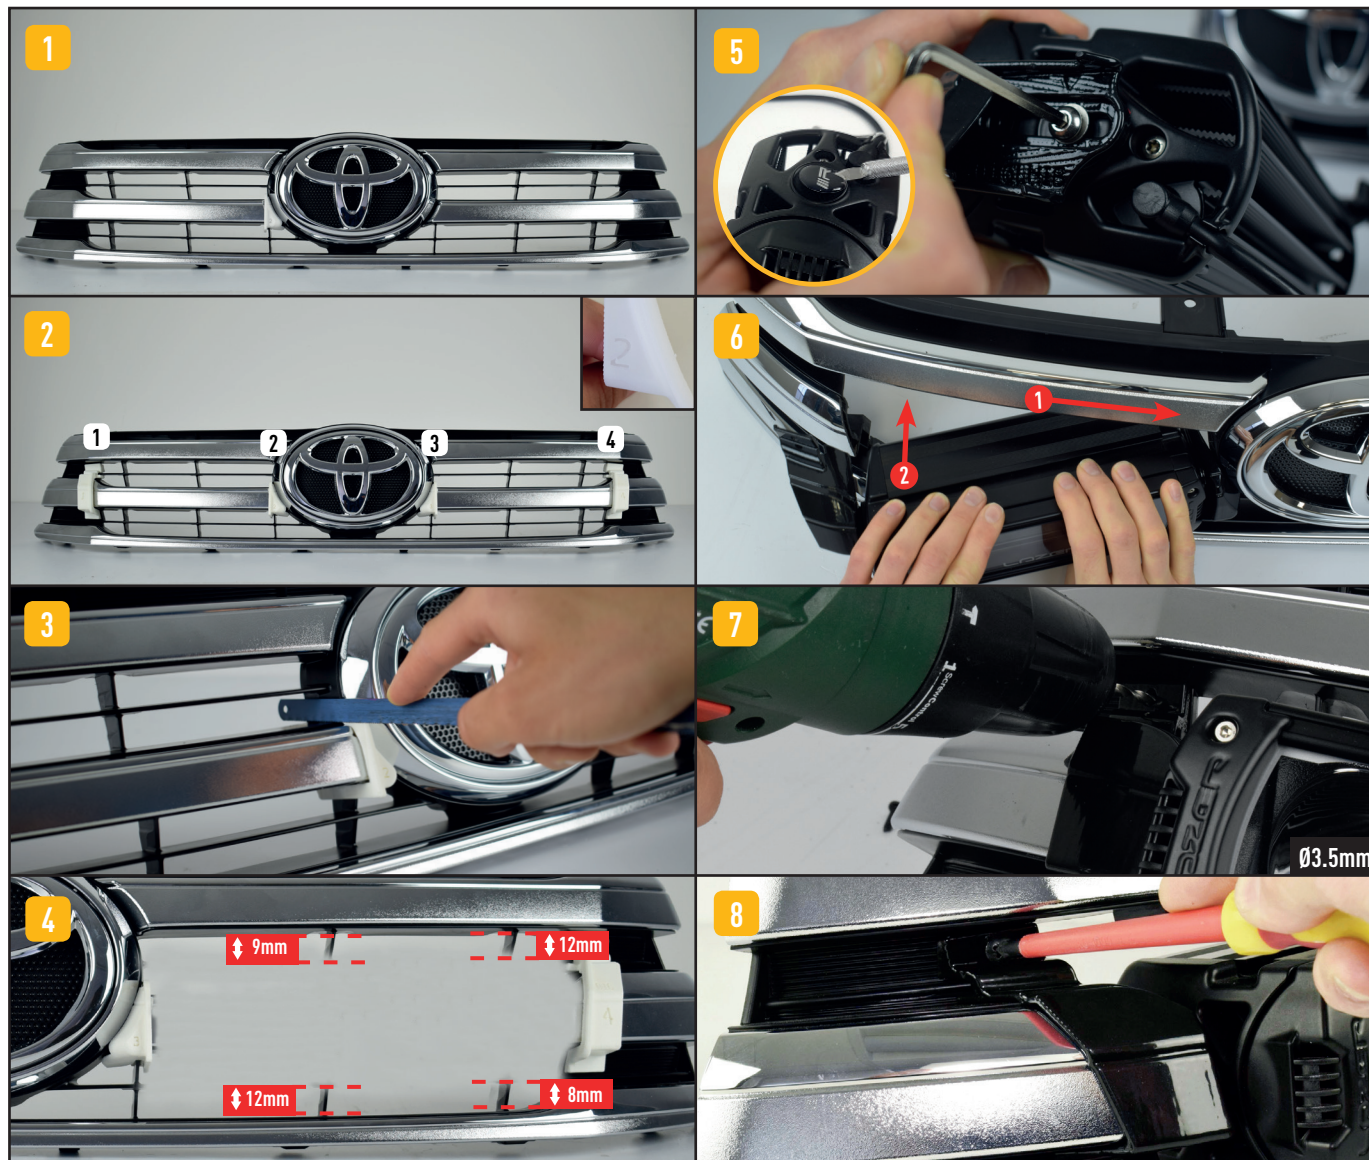

LAZER
HIGH PERFORMANCE LIGHTING

TOYOTA HILUX (2017+)

FITTING INSTRUCTIONS ANLEITUNG INSTRUCTIONS INSTRUCCIONES

INSTALLATION (should be completed with the grille left on the vehicle)

ELECTRICAL CONNECTION | ELEKTRISCHER ANSCHLUSS BRANCHEMENT ÉLECTRIQUE | CONEXIÓN ELÉCTRICA