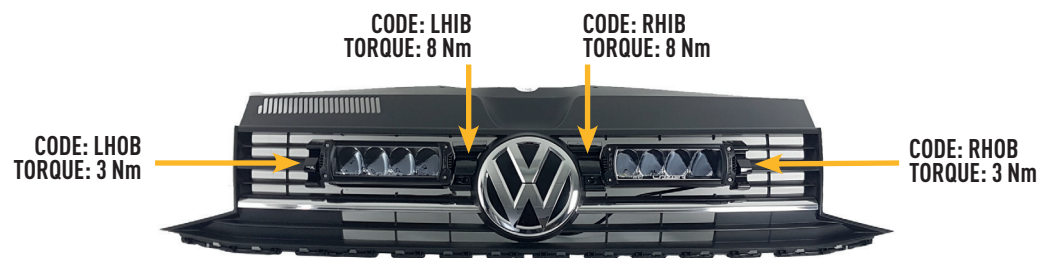

LAZER
HIGH PERFORMANCE LIGHTING

VW TRANSPORTER 6 (2016+)

FITTING INSTRUCTIONS
ANLEITUNG
INSTRUCTIONS
INSTRUCCIONES

INSTALLATION (should be completed with the grille left on the vehicle)

ELECTRICAL CONNECTION | ELEKTRISCHER ANSCHLUSS BRANCHEMENT ÉLECTRIQUE | CONEXIÓN ELÉCTRICA