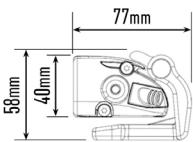

SEE MORE. **GO FASTER.** GO SAFER.

LINEAR-12 ELITE

- Combination of highly efficient 3W 'premium bin' LEDs
- Vacuum-metallised optics deliver wide spread of light
- Flexible mounting options – anti-theft mounting brackets included
- Sleek, low profile design facilitates installation
- Electronic thermal management
- Designed & manufactured in the UK

MOUNTING OPTIONS

(Anti-theft fasteners included)

(Centre Mount kit sold separately)

E-MARK REF	37.5
VOLTAGE RANGE	10V - 32V
RAW LUMENS	8100
BEAM PATTERN	Wide
BEAM DISTANCE (0.25LX)	796m
# HIGH POWER LEDS	12
POWER CONSUMPTION	84 Watts
CURRENT DRAW†	5.8 Amps
LED LIFE	50,000 Hrs*
WEIGHT	800g