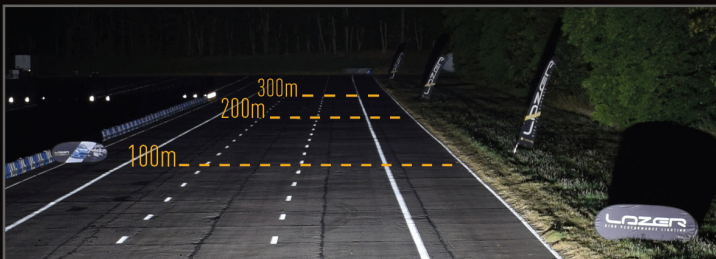

LINEAR-12 ELITE

Quite simply the ultimate in low profile auxiliary LED lighting, the Linear-12 Elite can be mounted as a single lamp fixture or in pairs, for an ECE approved solution that provides superior levels of light output, optimised for everyday road use, where either space is a limiting factor in regards any installation, or the preference is for a sleek, aerodynamic solution to get noticed more at night than during the day. The Linear-12 Elite utilises a combination of highly efficient 3W LEDs, the same as used in our 2018 WRC lighting solutions, which together deliver 8,100 lumens, and 1 lux to 400m.

SEE MORE. **GO FASTER.** GO SAFER.

LINEAR-12 ELITE

- Combination of highly efficient 3W 'premium bin' LEDs
- Vacuum-metallised optics deliver wide spread of light
- Flexible mounting options – anti-theft mounting brackets included
- Sleek, low profile design facilitates installation
- Electronic thermal management
- Designed & manufactured in the UK

MOUNTING OPTIONS

(Anti-theft fasteners included)

(Centre Mount kit sold separately)

E-MARK REF	37.5
VOLTAGE RANGE	10V - 32V
RAW LUMENS	8100
BEAM PATTERN	Wide
BEAM DISTANCE (0.25LX)	796m
# HIGH POWER LEDS	12
POWER CONSUMPTION	84 Watts
CURRENT DRAW†	5.8 Amps
LED LIFE	50,000 Hrs*
WEIGHT	800g