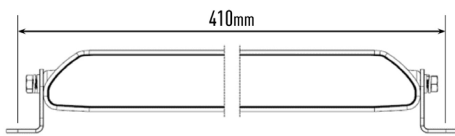

SEE MORE. **GO FASTER.** GO SAFER.

LINEAR-12 ELITE

- Combination of highly efficient 3W 'premium bin' LEDs
- Vacuum-metallised optics deliver wide spread of light
- Flexible mounting options – anti-theft mounting brackets included
- Sleek, low profile design facilitates installation
- Electronic thermal management
- Designed & manufactured in the UK

MOUNTING OPTIONS

(Anti-theft fasteners included)

(Centre Mount kit sold separately)

E-MARK REF	37.5
VOLTAGE RANGE	10V - 32V
RAW LUMENS	8100
BEAM PATTERN	Wide
BEAM DISTANCE (0.25LX)	796m
# HIGH POWER LEDS	12
POWER CONSUMPTION	84 Watts
CURRENT DRAW†	5.8 Amps
LED LIFE	50,000 Hrs*
WEIGHT	800g