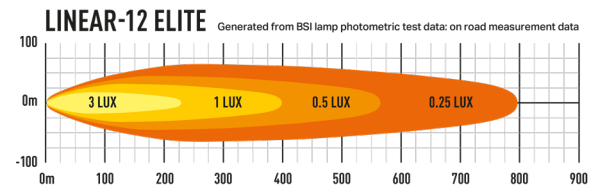

LINEAR-12 ELITE

Quite simply the ultimate in low profile auxiliary LED lighting, the Linear-12 Elite can be mounted as a single lamp fixture or in pairs, for an ECE approved solution that provides superior levels of light output, optimised for everyday road use, where either space is a limiting factor in regards any installation, or the preference is for a sleek, aerodynamic solution to get noticed more at night than during the day. The Linear-12 Elite utilises a combination of highly efficient 3W LEDs, the same as used in our 2018 WRC lighting solutions, which together deliver 8,100 lumens, and 1 lux to 400m.

MOUNTING OPTIONS

(Anti-theft fasteners included)

(Centre Mount kit sold separately)

E-MARK REF	37.5
VOLTAGE RANGE	10V - 32V
RAW LUMENS	8100
BEAM PATTERN	Wide
BEAM DISTANCE (0.25LX)	796m
# HIGH POWER LEDS	12
POWER CONSUMPTION	84 Watts
CURRENT DRAW†	5.8 Amps
LED LIFE	50,000 Hrs*
WEIGHT	800g

* LED Manufacturers Specifications †At 14.4 Volts

Horizontal: 64° / Vertical: 15° (2% of peak)

LINEAR-12 ELITE

LAZER LAMPS LTD, Units 1+2, Harlow Mill Business Centre, Riverway, Harlow, Essex. CM20 2FD. UK
Tel: +44(0)1992 677374 | Email: sales@lazerlamps.com | Web: www.lazerlamps.com