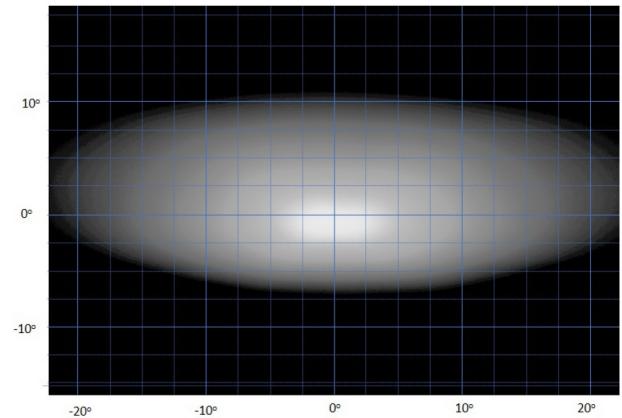

LINEAR-12 ELITE

Quite simply the ultimate in low profile auxiliary LED lighting, the Linear-12 Elite can be mounted as a single lamp fixture or in pairs, for an ECE approved solution that provides superior levels of light output, optimised for everyday road use, where either space is a limiting factor in regards any installation, or the preference is for a sleek, aerodynamic solution to get noticed more at night than during the day. The Linear-12 Elite utilises a combination of highly efficient 3W LEDs, the same as used in our 2018 WRC lighting solutions, which together deliver 8,100 lumens, and 1 lux to 400m.

MOUNTING OPTIONS

(Anti-theft fasteners included)

(Centre Mount kit sold separately)

E-MARK REF	37.5
VOLTAGE RANGE	10V - 32V
RAW LUMENS	8100
BEAM PATTERN	Wide
BEAM DISTANCE (0.25LX)	796m
# HIGH POWER LEDS	12
POWER CONSUMPTION	84 Watts
CURRENT DRAW†	5.8 Amps
LED LIFE	50,000 Hrs*
WEIGHT	800g

* LED Manufacturers Specifications †At 14.4 Volts

Horizontal: 64° / Vertical: 15° (2% of peak)

LINEAR-12 ELITE

LAZER LAMPS LTD, Units 1+2, Harlow Mill Business Centre, Riverway, Harlow, Essex. CM20 2FD. UK
Tel: +44(0)1992 677374 | Email: sales@lazerlamps.com | Web: www.lazerlamps.com