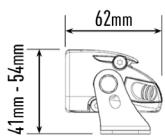

MOUNTING OPTIONS

(Anti-theft fasteners included)

(Centre Mount kit sold separately)

E-MARK REF	37.5
VOLTAGE RANGE	10V - 32V
RAW LUMENS	8100
BEAM PATTERN	Wide
BEAM DISTANCE (0.25LX)	796m
# HIGH POWER LEDS	12
POWER CONSUMPTION	84 Watts
CURRENT DRAW†	5.8 Amps
LED LIFE	50,000 Hrs*
WEIGHT	800g