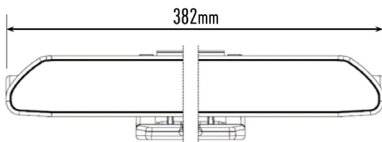

SEE MORE. **GO FASTER.** GO SAFER.

LINEAR-12 ELITE

- Combination of highly efficient 3W 'premium bin' LEDs
- Vacuum-metallised optics deliver wide spread of light
- Flexible mounting options – anti-theft mounting brackets included
- Sleek, low profile design facilitates installation
- Electronic thermal management
- Designed & manufactured in the UK

MOUNTING OPTIONS

(Anti-theft fasteners included)

(Centre Mount kit sold separately)

E-MARK REF	37.5
VOLTAGE RANGE	10V - 32V
RAW LUMENS	8100
BEAM PATTERN	Wide
BEAM DISTANCE (0.25LX)	796m
# HIGH POWER LEDS	12
POWER CONSUMPTION	84 Watts
CURRENT DRAW†	5.8 Amps
LED LIFE	50,000 Hrs*
WEIGHT	800g